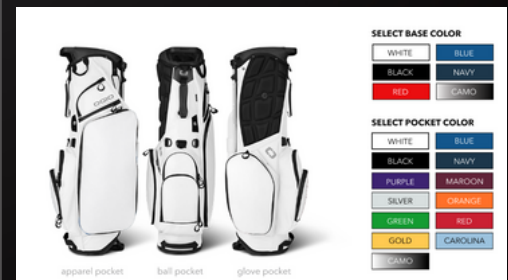

STARTING AT $310/EA- 12 MIN